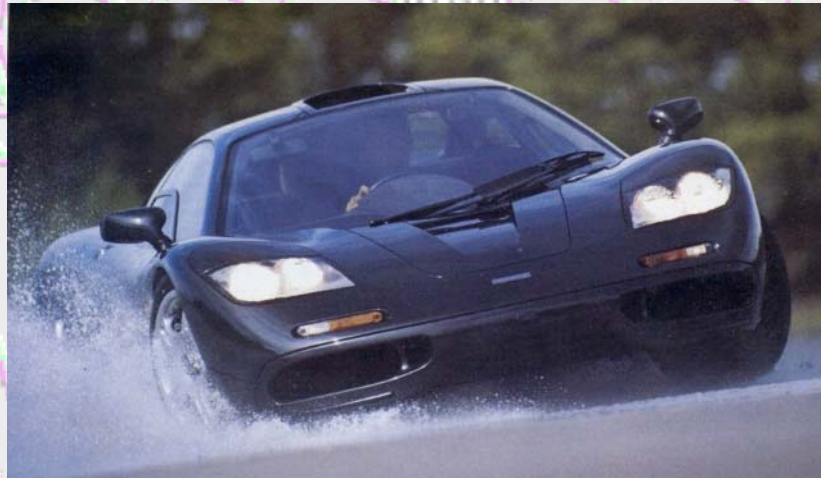

People's Choice

PINEWOOD DERBY 2008

Pack 49, Palo Alto, CA

Best Sprinter

PINEWOOD DERBY 2008

Pack 49, Palo Alto, CA

Most Powerful

PINEWOOD DERBY 2008